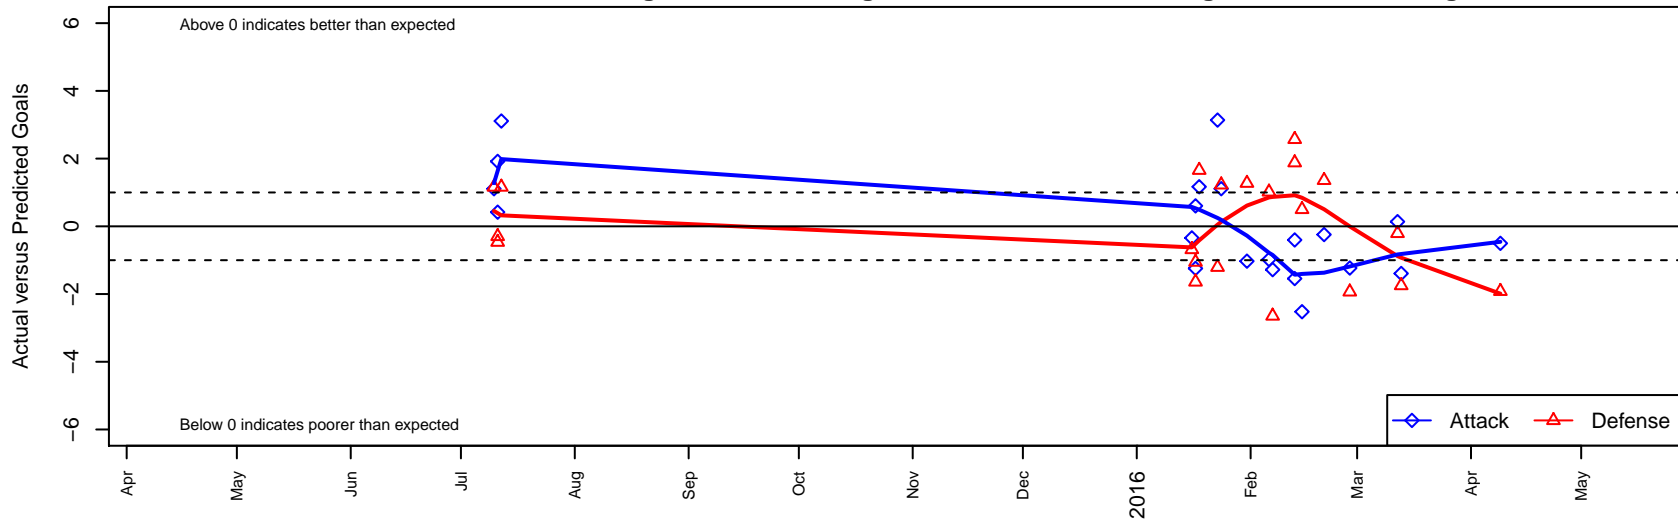

# Crossfire OR United ECNL Iridium Reserves G97

Crossfire Oregon  
 Tualatin Hills, OR  
 G97 total strength=1497  
 attack=13.34 defense=9.38  
 fall league = PTT G97 Premier

alt names used:  
 Crossfire United ECNL U18 Reserves  
 Crossfire United Reserves U18  
 Crossfire United ECNL U18 Reserves

Venues played:  
 2015 United Cup U17-19  
 2015 Portland Winter Showcase U18  
 2015 PTT G97 Premier  
 2015 United College Showcase U17-18

**Crossfire OR United ECNL Iridium Reserves G97**  
 Dots are actual minus expected GF (blue circles) and GA (red triangles).  
 Blue line is smoothed change in attack strength. Red is smoothed change in defense strength.

**attack and defense variance (black dot)  
relative to other teams  
and top 10 in region**

**attack and defense rating  
relative to others at age  
and all opponents in last 13 months**

**Performance relative to 13 month average**