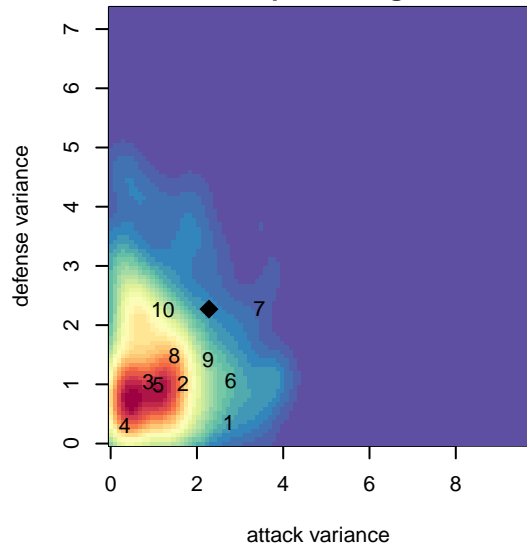

# Crossfire OR United ECNL Iridium Reserves G97

Crossfire Oregon  
 Tualatin Hills, OR  
 G97 total strength=1497  
 attack=13.34 defense=9.38  
 fall league = PTT G97 Premier

alt names used:  
 Crossfire United ECNL U18 Reserves  
 Crossfire United Reserves U18  
 Crossfire United ECNL U18 Reserves

Venues played:  
 2015 United Cup U17-19  
 2015 Portland Winter Showcase U18  
 2015 PTT G97 Premier  
 2015 United College Showcase U17-18

**Crossfire OR United ECNL Iridium Reserves G97**  
 Dots are actual minus expected GF (blue circles) and GA (red triangles).  
 Blue line is smoothed change in attack strength. Red is smoothed change in defense strength.

**attack and defense variance (black dot)  
relative to other teams  
and top 10 in region**

**attack and defense rating  
relative to others at age  
and all opponents in last 13 months**

**Performance relative to 13 month average**