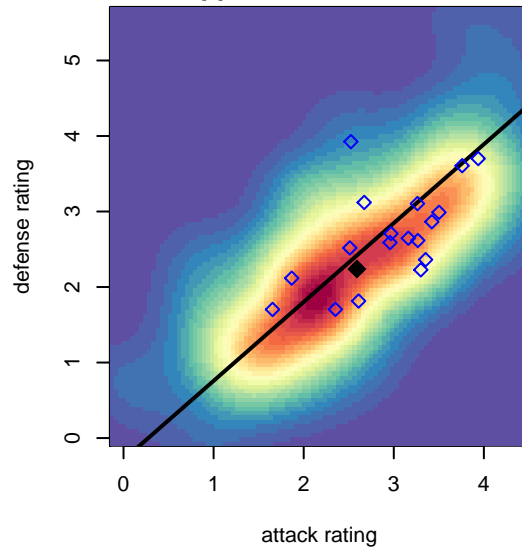

# Crossfire OR United ECNL Iridium Reserves G97

Crossfire Oregon  
 Tualatin Hills, OR  
 G97 total strength=1497  
 attack=13.34 defense=9.38  
 fall league = PTT G97 Premier

alt names used:  
 Crossfire United ECNL U18 Reserves  
 Crossfire United Reserves U18  
 Crossfire United ECNL U18 Reserves

Venues played:  
 2015 United Cup U17-19  
 2015 Portland Winter Showcase U18  
 2015 PTT G97 Premier  
 2015 United College Showcase U17-18

**Crossfire OR United ECNL Iridium Reserves G97**  
 Dots are actual minus expected GF (blue circles) and GA (red triangles).  
 Blue line is smoothed change in attack strength. Red is smoothed change in defense strength.

**attack and defense variance (black dot)  
relative to other teams  
and top 10 in region**

**attack and defense rating  
relative to others at age  
and all opponents in last 13 months**

**Performance relative to 13 month average**