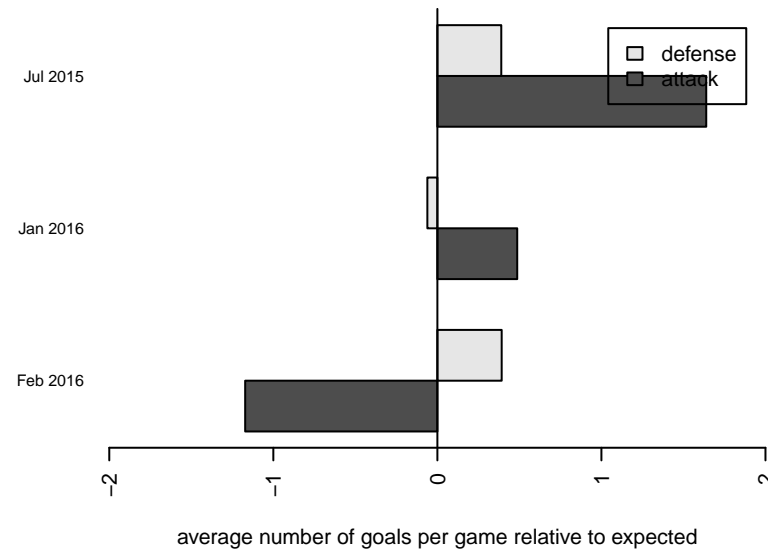

Performance relative to 13 month average