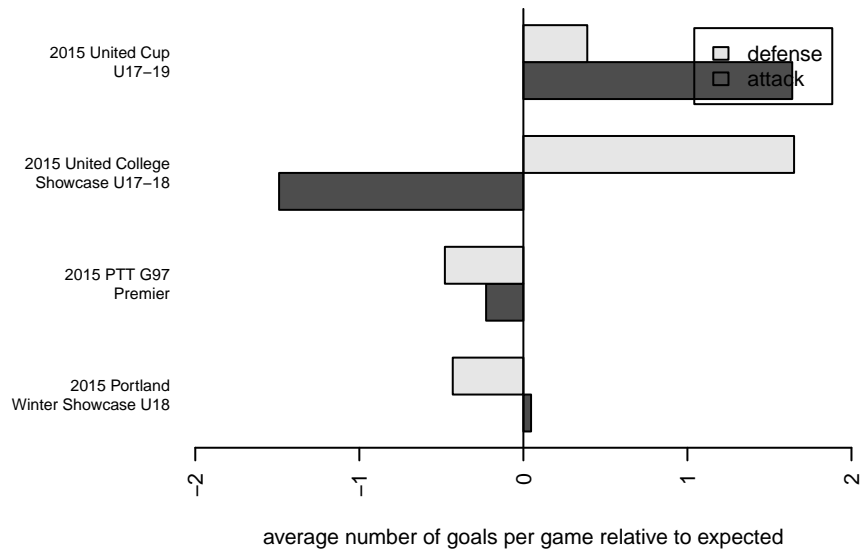

# Crossfire OR United ECNL Iridium Reserves G97

Crossfire Oregon  
 Tualatin Hills, OR  
 G97 total strength=1497  
 attack=13.34 defense=9.38  
 fall league = PTT G97 Premier

alt names used:  
 Crossfire United ECNL U18 Reserves  
 Crossfire United Reserves U18  
 Crossfire United ECNL U18 Reserves

Venues played:  
 2015 United Cup U17-19  
 2015 Portland Winter Showcase U18  
 2015 PTT G97 Premier  
 2015 United College Showcase U17-18

**Crossfire OR United ECNL Iridium Reserves G97**  
 Dots are actual minus expected GF (blue circles) and GA (red triangles).  
 Blue line is smoothed change in attack strength. Red is smoothed change in defense strength.

**attack and defense variance (black dot)  
relative to other teams  
and top 10 in region**

**attack and defense rating  
relative to others at age  
and all opponents in last 13 months**

**Performance relative to 13 month average**