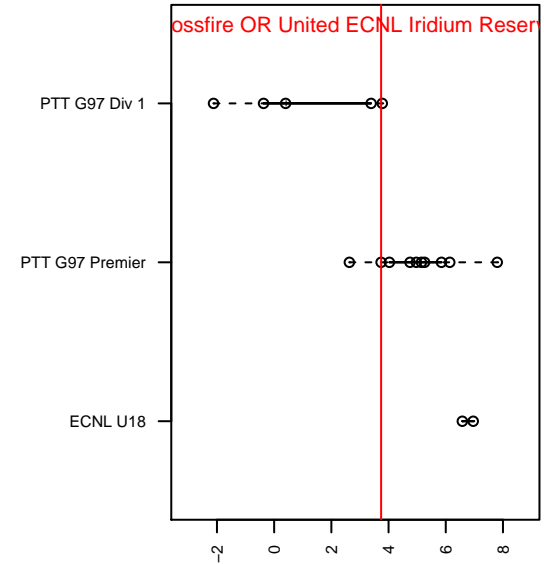

# Crossfire OR United ECNL Iridium Reserves G97

Crossfire Oregon  
 Tualatin Hills, OR  
 G97 total strength=1497  
 attack=13.34 defense=9.38  
 fall league = PTT G97 Premier

alt names used:  
 Crossfire United ECNL U18 Reserves  
 Crossfire United Reserves U18  
 Crossfire United ECNL U18 Reserves

Venues played:  
 2015 United Cup U17-19  
 2015 Portland Winter Showcase U18  
 2015 PTT G97 Premier  
 2015 United College Showcase U17-18

**Crossfire OR United ECNL Iridium Reserves G97**  
 Dots are actual minus expected GF (blue circles) and GA (red triangles).  
 Blue line is smoothed change in attack strength. Red is smoothed change in defense strength.

**attack and defense variance (black dot)  
relative to other teams  
and top 10 in region**

**attack and defense rating  
relative to others at age  
and all opponents in last 13 months**

**Performance relative to 13 month average**